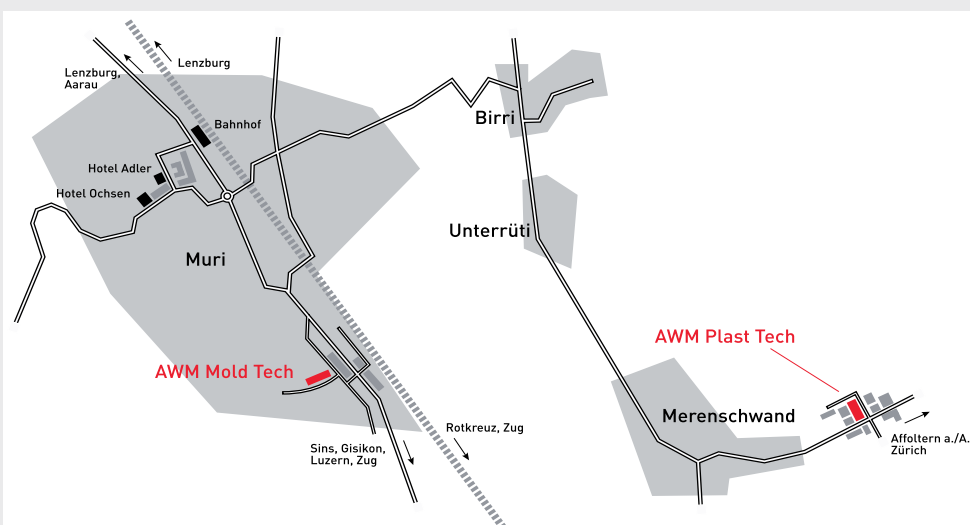

HOW DO I REACH AWM IN MURI?

Travelling from Zurich by car

Take the A1 motorway in the direction of Bern and leave it at the Lenzburg exit (approx. 20 minutes from Zurich). At the first traffic lights turn left in the direction of Zug/Wohlen. Follow the road as far as Muri and cross the village in the direction of Luzern. At the end of the industrial estate you will see the premises of AWM Plastpack. After the premises turn right to the Pilatusstrasse and then right again in order to reach the AWM premises at Pilatusring 2.

Travelling from Geneva by car

Take the A1 motorway in the direction of Zürich and leave it at the Lenzburg exit. Continue as described above.

Travelling from Milan/Lugano by car

Coming from Italy, take the A2 motorway in the direction of Luzern and then Zürich. Leave it at the Gisikon exit. Turn left at the first traffic lights and right at the second, following the road in the direction of Aarau/Sins. In Sins continue in the direction of Aarau until you reach Muri. At the very first junction after the road sign reading Muri/AG turn left to the Pilatusstrasse and then turn right in order to reach the AWM premises at Pilatusring 2.

Travelling from Austria/Chur by car

Coming from Austria (Buchs/Sargans), take the A3 motorway in the direction of Zürich and leave it at the Wädenswil exit. Turn right twice and follow the road in the direction of Zug. In Sihlbrugg take the motorway in the direction of Zug/Luzern and leave it at the Cham exit. Turn right in the direction of Sins. In Sins continue as described above.

There are two villages in Switzerland called Muri. AWM is located in Muri in the canton of Aargau (AG) near Zurich. The other village named Muri is in the canton of Berne (BE). Muri. AWM is located in Muri in the canton of Aargau (AG) near Zurich. The other village named Muri is in the canton of Berne (BE).